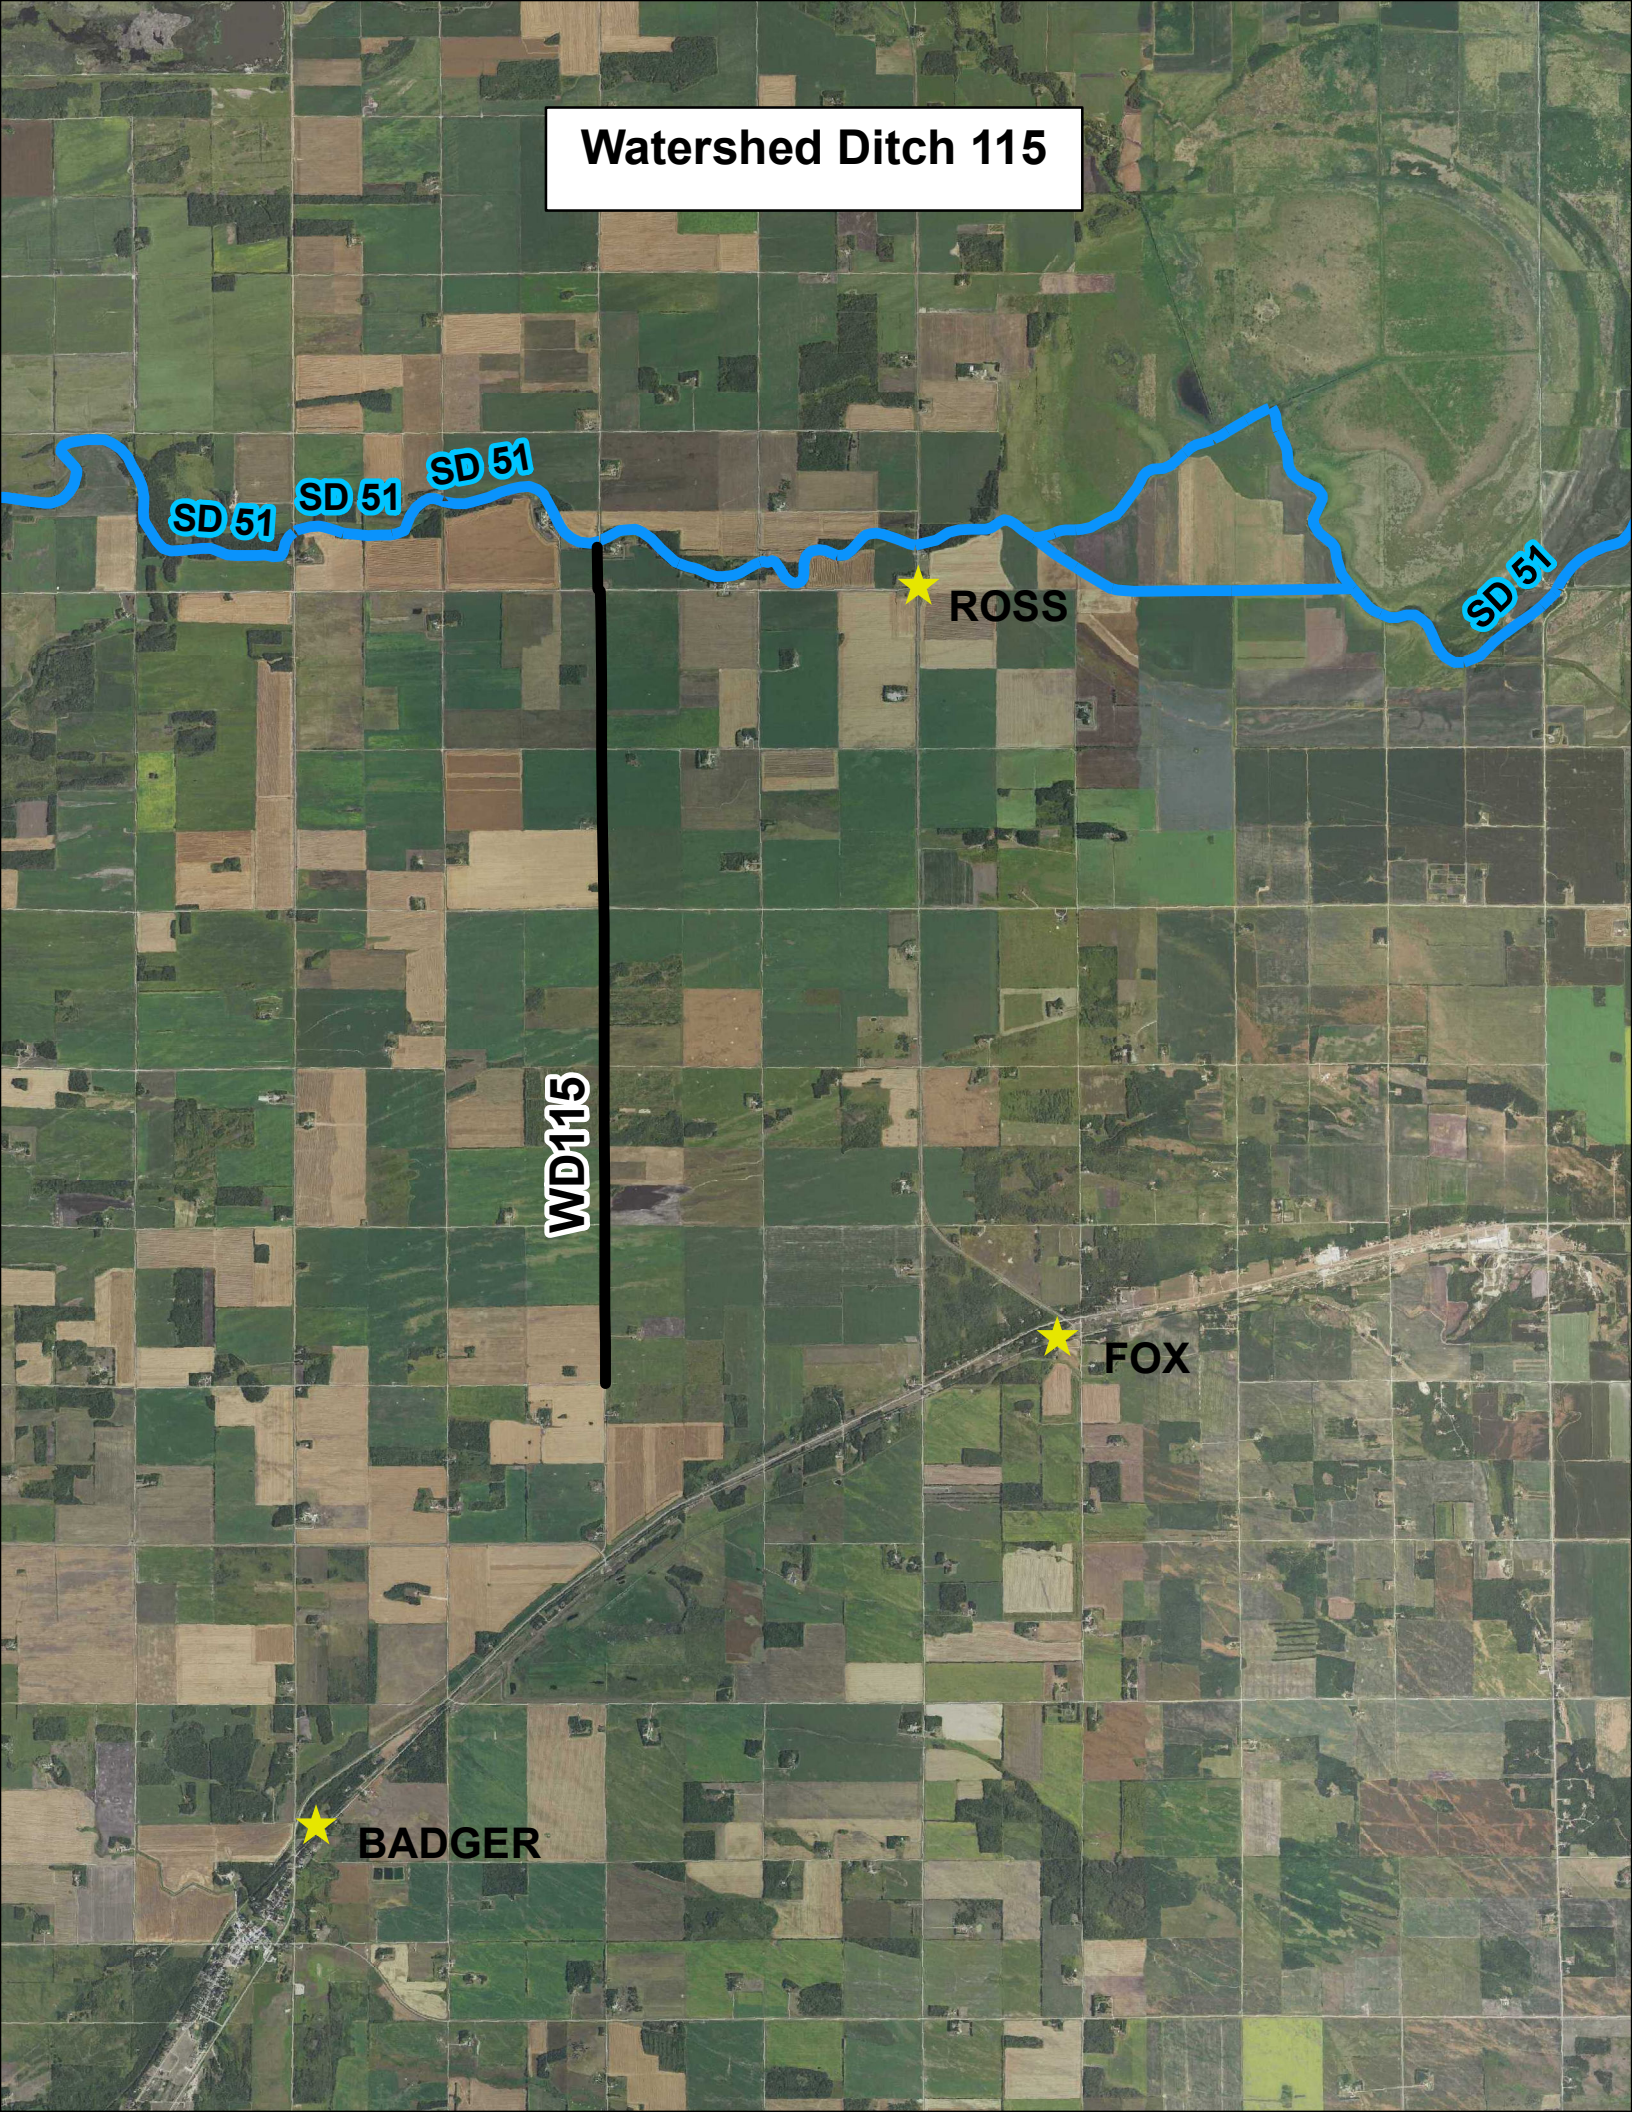

Watershed Ditch 115

SD 51

SD 51

SD 51

SD 51

WD115

ROSS

FOX

BADGER